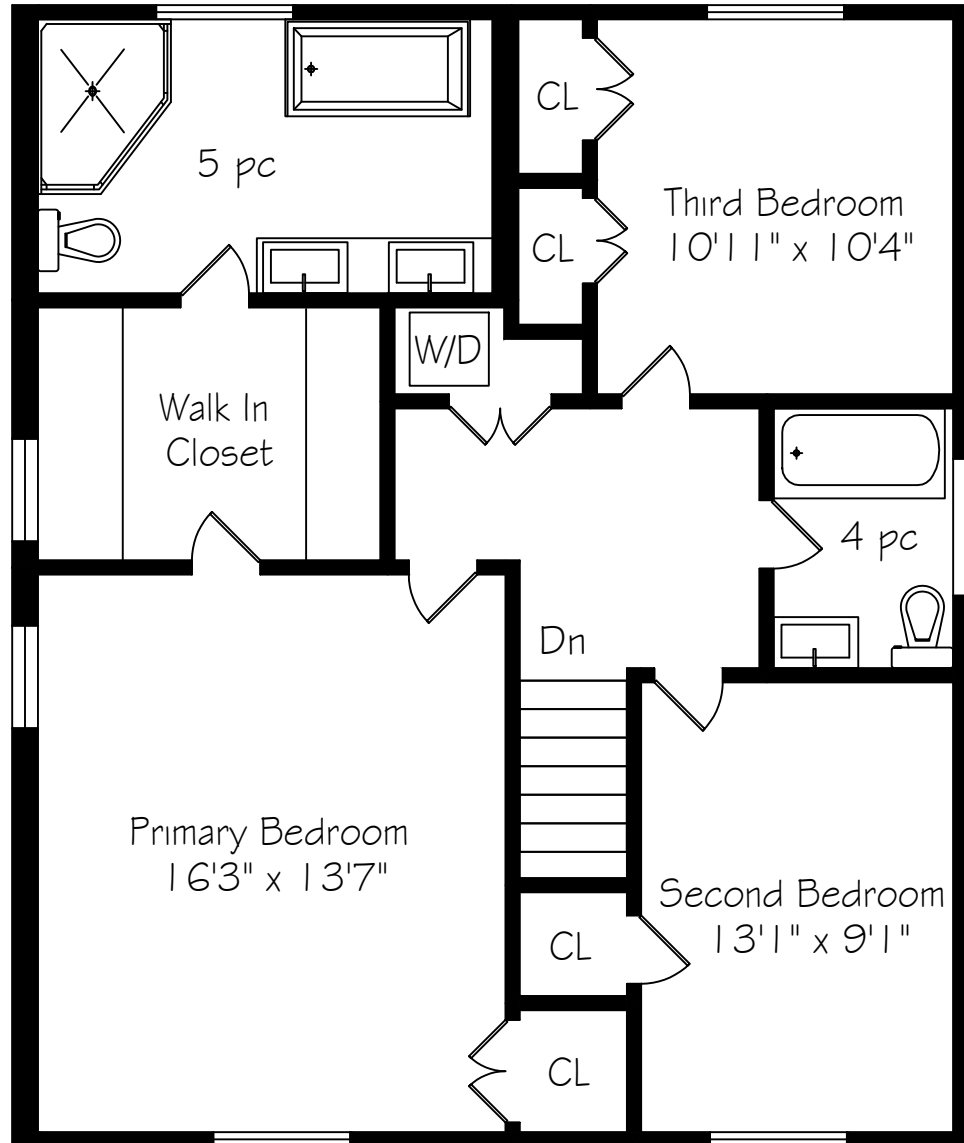

327 Macdonald Road

Measurements and Calculations are approximate
To be used as guidelines only
www.measuredup.ca

327 Macdonald Road

Measurements and Calculations are approximate
To be used as guidelines only
www.measuredup.ca

Second Floor
940 Square Feet

327 Macdonald Road

Measurements and Calculations are approximate
To be used as guidelines only
www.measuredup.ca

Lower Level
1225 Square Feet