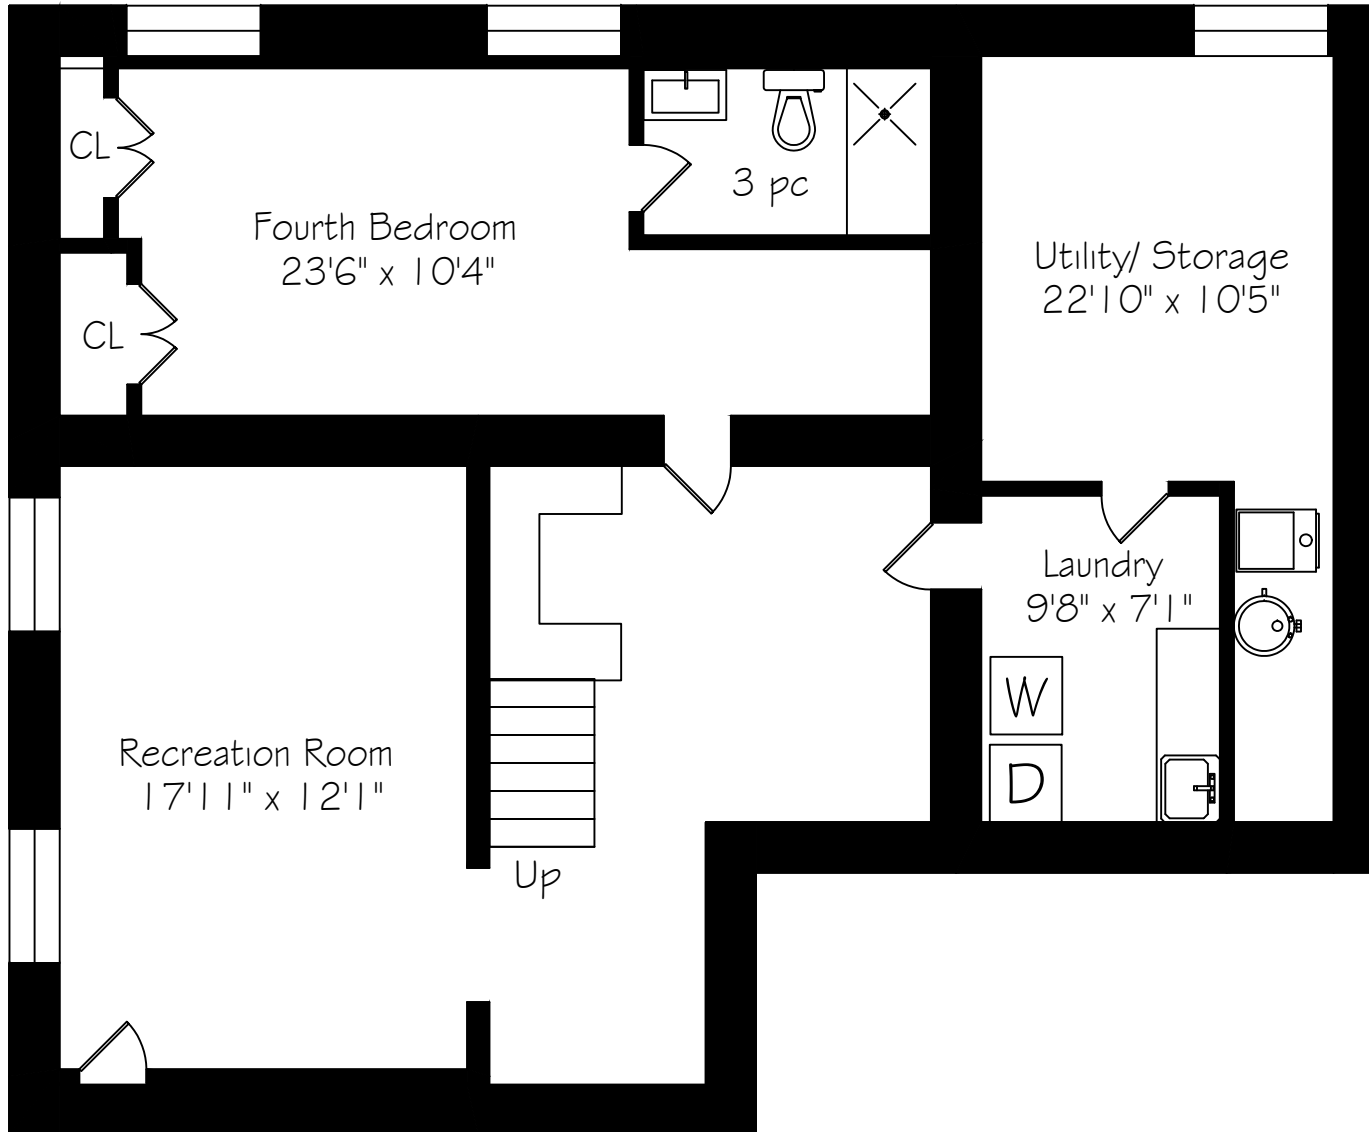

327 Macdonald Road

Measurements and Calculations are approximate
To be used as guidelines only
www.measuredup.ca

327 Macdonald Road

Measurements and Calculations are approximate
To be used as guidelines only
www.measuredup.ca

Second Floor
940 Square Feet

327 Macdonald Road

Measurements and Calculations are approximate
To be used as guidelines only
www.measuredup.ca

Lower Level
1225 Square Feet