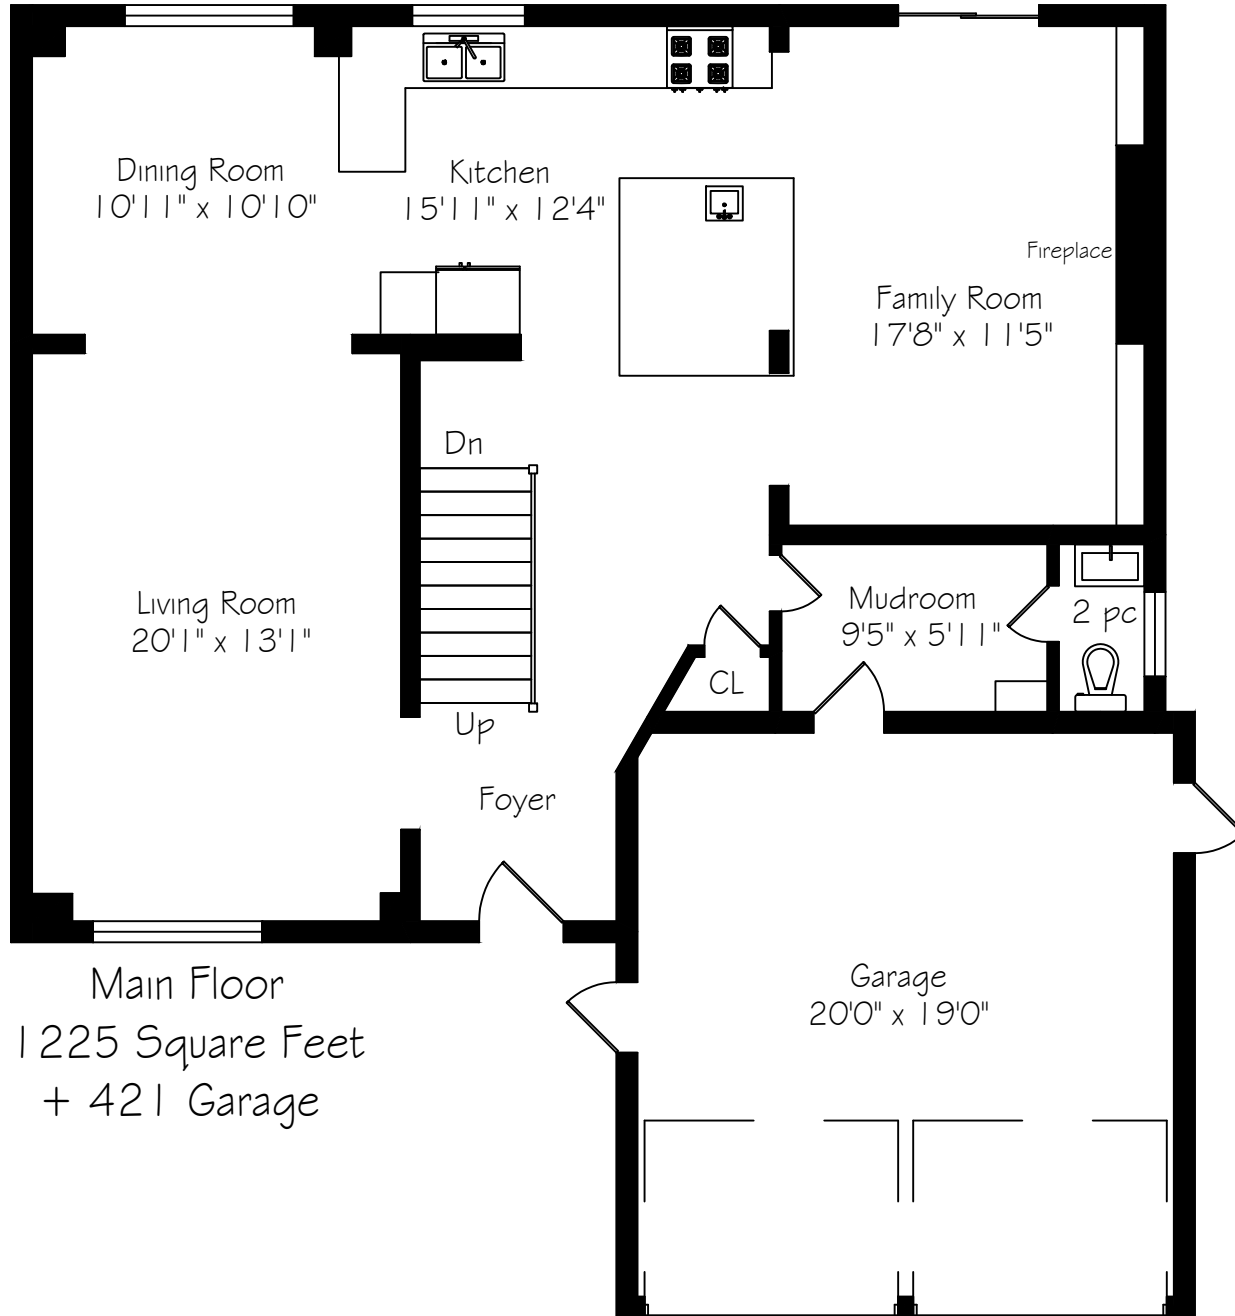

327 Macdonald Road

Measurements and Calculations are approximate
To be used as guidelines only
www.measuredup.ca

327 Macdonald Road

Measurements and Calculations are approximate
To be used as guidelines only
www.measuredup.ca

Second Floor
940 Square Feet

327 Macdonald Road

Measurements and Calculations are approximate
To be used as guidelines only
www.measuredup.ca

Lower Level
1225 Square Feet